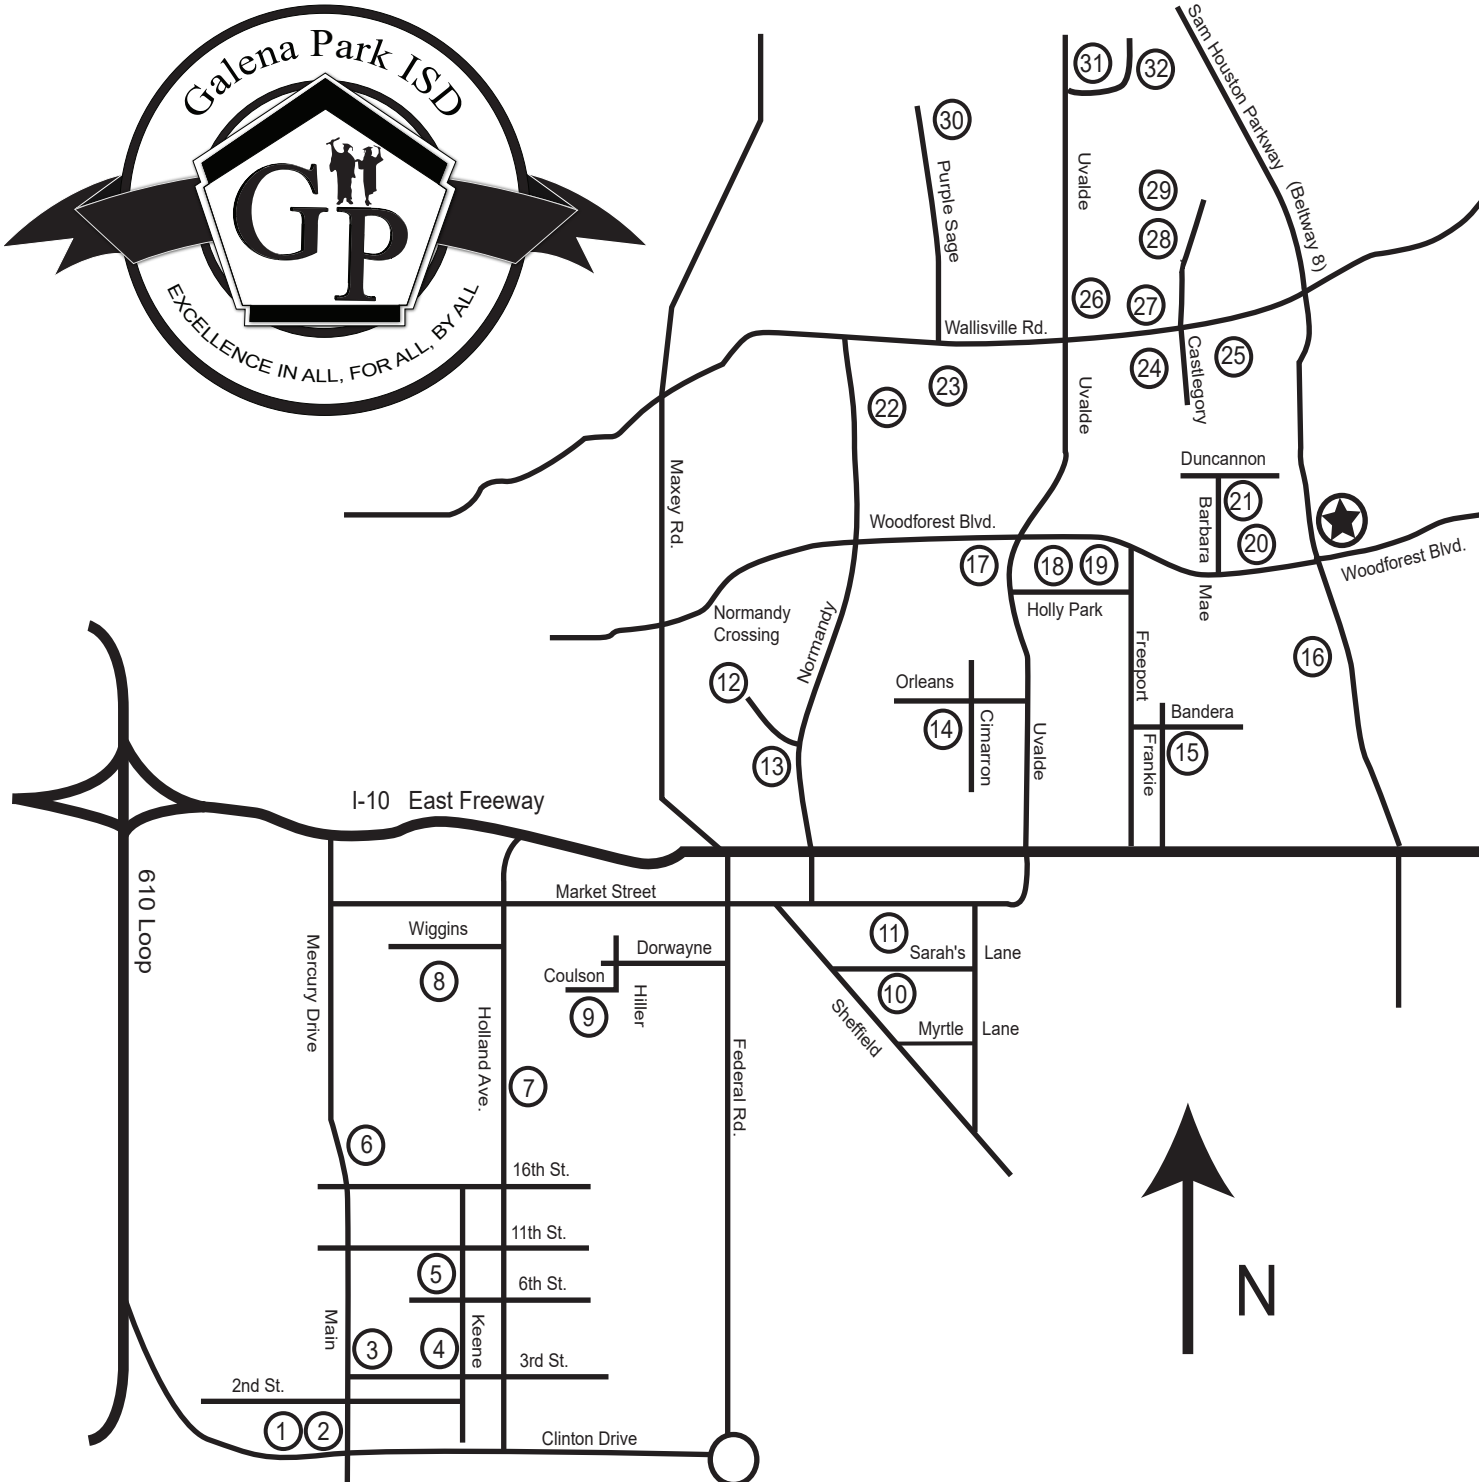

Independent School District

14705 Woodforest Blvd. • Houston, Texas 77015

(832) 386-1000 • FAX (832) 386-1100

Key to Galena Park I.S.D.

- ★ Administration Building
- 1. Becker Early Childhood Center
- 2. GPISD Childcare Center - South
- 3. Galena Park Elementary
- 4. Galena Park Middle School
- 5. Galena Park High School
- 6. MacArthur Elementary
- 7. Agriculture Facility
- 8. Jacinto City Elementary
- 9. Pyburn Elementary
- 10. Woodland Acres Middle School
- 11. Woodland Acres Elementary
- 12. Normandy Crossing Elementary
- 13. Transportation Facility
- 14. Cimarron Elementary
- 15. Cloverleaf Elementary
- 16. Sam Houston Elementary
- 17. Green Valley Elementary
- 18. North Shore Senior High 9th Grade Center
- 19. Zotz Education Center
- 20. North Shore Elementary
- 21. GPISD Childcare Center - North
- 22. Cunningham Middle School
- 23. Tice Elementary
- 24. North Shore Middle School
- 25. Havard Elementary
- 26. CTE Early College High School
- 27. District Stadium and Natatorium
- 28. North Shore Senior High School
- 29. North Shore Senior High 10th Grade Center
- 30. Purple Sage Elementary
- 31. Cobb Sixth Grade Campus
- 32. Williamson Elementary